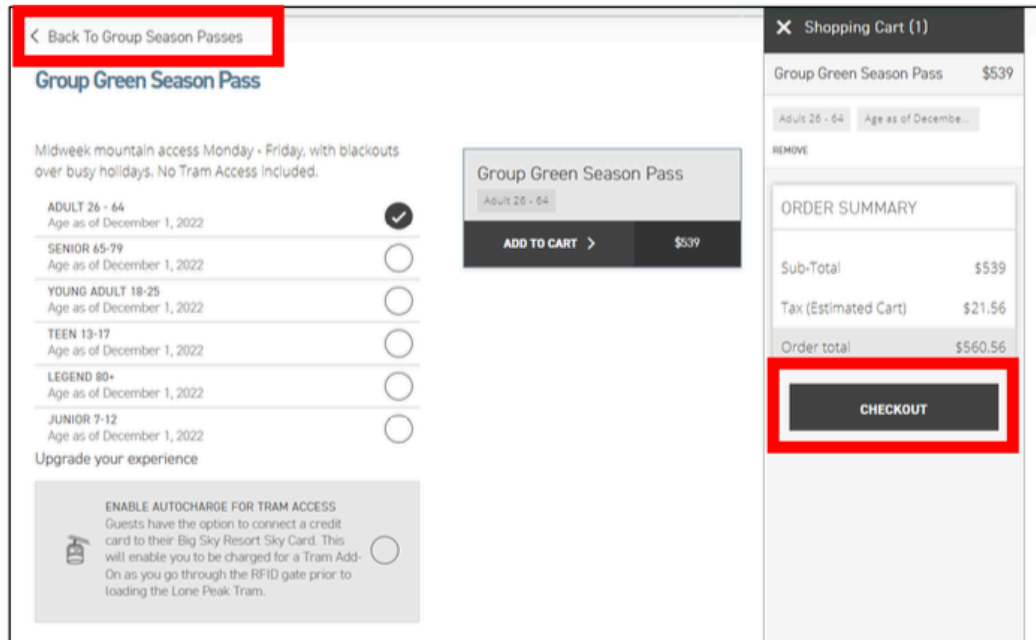

Upgrade your experience

ENABLE AUTOCHARGE FOR TRAM ACCESS

Guests have the option to connect a credit card to their Big Sky Resort Sky Card. This will enable you to be charged for a Tram Add-On as you go through the RFID gate prior to loading the Lone Peak Tram.

4. Assign Pass to User

Who would you like to assign?

Select a group member

Katie Grice

BIRTHDATE
7/13/1985

NO BIG SKY CARD

NEW PHOTO
ADD MEDIA

Billy Bertrand

BIRTHDATE
12/26/1990

NO BIG SKY CARD

NEW PHOTO
ADD MEDIA

6. Within Check out, ensure the correct person is assigned to the correct pass product.
7. Select Continue, and note if the individual(s) need a Sky Card or if an existing card should be reloaded.
8. Sign Acknowledgement of Risk Waivers and enter Group Name.