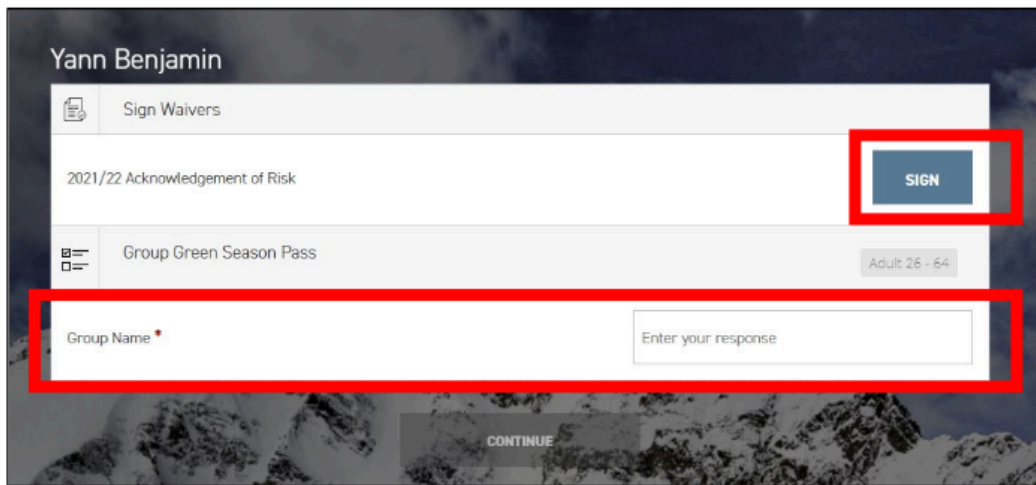

BIRTHDATE
12/26/1990

NO BIG SKY CARD

NEW PHOTO
ADD MEDIA

6. Within Check out, ensure the correct person is assigned to the correct pass product.
7. Select Continue, and note if the individual(s) need a Sky Card or if an existing card should be reloaded.
8. Sign Acknowledgement of Risk Waivers and enter Group Name.